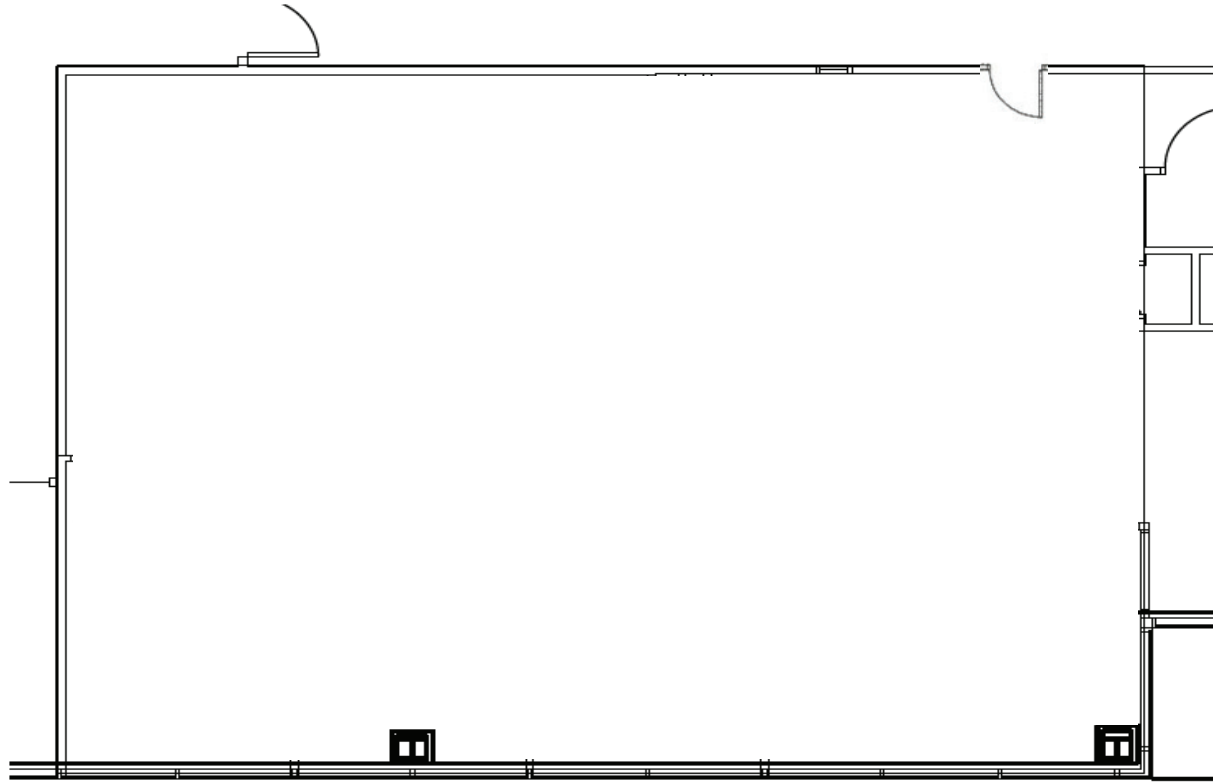

224 Valley Creek Boulevard, Exton, PA 19341

Building	224
Floor	Second
Suite	205
Size	1,875 RSF

FOR LEASING INFORMATION

W. Whitney Hunter  
Senior Vice President  
+1 610 249 2261  
whitney.hunter@am.jll.com