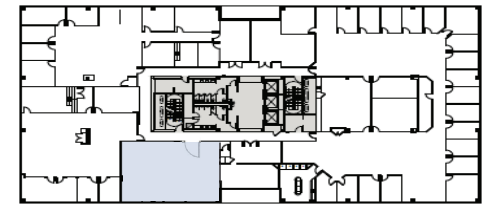

224 Valley Creek Boulevard, Exton, PA 19341

Building	224
Floor	Second
Suite	205
Size	1,875 RSF

FOR LEASING INFORMATION

W. Whitney Hunter  
Senior Vice President  
+1 610 249 2261  
whitney.hunter@am.jll.com